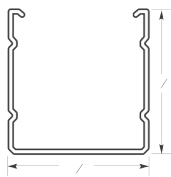

- ☐ **Installation Brackets** shall be of .050 inches thick painted steel with a rivet-hinged safety locking front cover to permit removal of headrail without lateral movement.
- ☐ **Ladders** (slat supports): Distance between stats shall not exceed 44mm ladder spacing.
- ☐ **Slats** shall be of 5000 series magnesium aluminum alloy only. Slats shall be nominally 2 inches wide and the thickness of the slats shall be nominally .009 inches.

Coating includes DustGuard®, a patented paint process which disrupts the natural static attraction of airborne dust particles.

- ☐ **Bottomrail** shall be of .025 inch thick painted steel.

- ☐ **Options** shall include:

a. Cord Tilter b. Cutouts c. C90 Heavy-Duty Cord d. Extension Brackets e. Fabric Tapes: Woven Cotton Twill Tape f. Hold-Down Brackets g. Multi-Colored Striping h. Multiple Blinds on One Headrail	i. Plastic Tapes j. Ring Pull k. School Blind Includes: Heavy-Duty Cord Cordlock Plastic Tapes l. Telescopic or Non-telescopic Pole m. Universal Ring Tilter

Cord Ladder