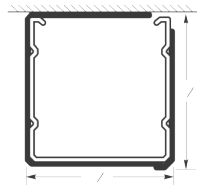

- ☐ **Installation Brackets** shall be of .050 inches thick painted steel with a rivet-hinged safety locking front cover to permit removal of headrail without lateral movement.
- ☐ **Ladders** (slat supports): Distance between stats shall not exceed 44mm ladder spacing.
- ☐ **Slats** shall be of 5000 series magnesium aluminum alloy only. Slats shall be nominally 2 inches wide and the thickness of the slats shall be nominally .009 inches.

Coating includes DustGuard®, a patented paint process which disrupts the natural static attraction of airborne dust particles.

- ☐ **Bottomrail** shall be of .025 inch thick painted steel.

- ☐ **Options** shall include:

a. Cord Tilter b. Cutouts c. C90 Heavy-Duty Cord d. Extension Brackets e. Fabric Tapes: Woven Cotton Twill Tape f. Hold-Down Brackets g. Multi-Colored Striping h. Multiple Blinds on One Headrail	i. Plastic Tapes j. Ring Pull k. School Blind Includes: Heavy-Duty Cord Cordlock Plastic Tapes l. Telescopic or Non-telescopic Pole m. Universal Ring Tilter

Cord Ladder