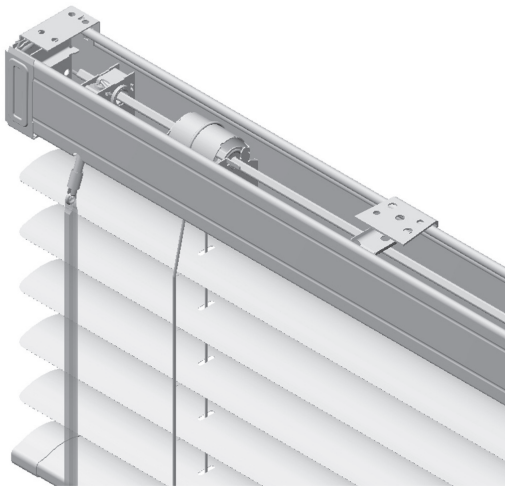

- ☐ **Installation Brackets** shall be of .050 inches thick painted steel with a rivet-hinged safety locking front cover to permit removal of headrail without lateral movement.
- ☐ **Ladders** (slat supports): Distance between stats shall not exceed 44mm ladder spacing.
- ☐ **Slats** shall be of 5000 series magnesium aluminum alloy only. Slats shall be nominally 2 inches wide and the thickness of the slats shall be nominally .009 inches.

Coating includes DustGuard®, a patented paint process which disrupts the natural static attraction of airborne dust particles.

- ☐ **Bottomrail** shall be of .025 inch thick painted steel.

- ☐ **Options** shall include:

a. Cord Tilter b. Cutouts c. C90 Heavy-Duty Cord d. Extension Brackets e. Fabric Tapes: Woven Cotton Twill Tape f. Hold-Down Brackets g. Multi-Colored Striping h. Multiple Blinds on One Headrail	i. Plastic Tapes j. Ring Pull k. School Blind Includes: Heavy-Duty Cord Cordlock Plastic Tapes l. Telescopic or Non-telescopic Pole m. Universal Ring Tilter

LEVOLOR

1400 Lavon Dr., McKinney, TX 75069 USA
Phone: 1.800.826.8021 • LEVOLOR.com/commercial
©2018 LEVOLOR®, All rights reserved. US and non-US patents and patents pending.
Product specifications are subject to change without notice. Printed in USA.